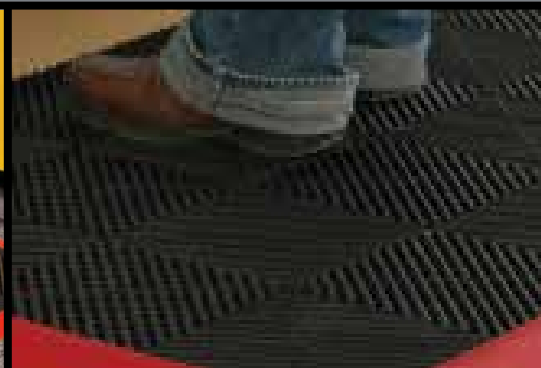

Anti-fatigue Workmat

Swisstrax Anti-Fatigue Work Mats are ideal for work areas, retail spaces, gyms & other applications where a softer tile is desired or where someone may be standing for long periods of time. The open profile of the anti-fatigue mats facilitates easy cleaning and ensures a dry, non-slip surface. create your own custom size floor mat or you can even integrate them within your Swisstrax floor installation.

Benefits.

Quick Facts.

- Mats include: 6 Rubbertrax tiles, 7 edges & two corners.
- Non Slip design
- Low maintenance
- Add comfort and reduce standing fatigue in retail or work environments
- Customize and integrate into your Swisstrax floor.

Brands / Colors.

Black mat / Ford blue edges

Black mat / Racing red edges

Black mat / John Deere green edges

Black mat / Black or yellow edges

Dimensions.

Specifications.

- Height/Thickness 0.75 inches
- Material Base: Polypropylene copolymer and Recycled Rubber
- Fire Rating HB (horizontal burn)
- Warranty 7 Years