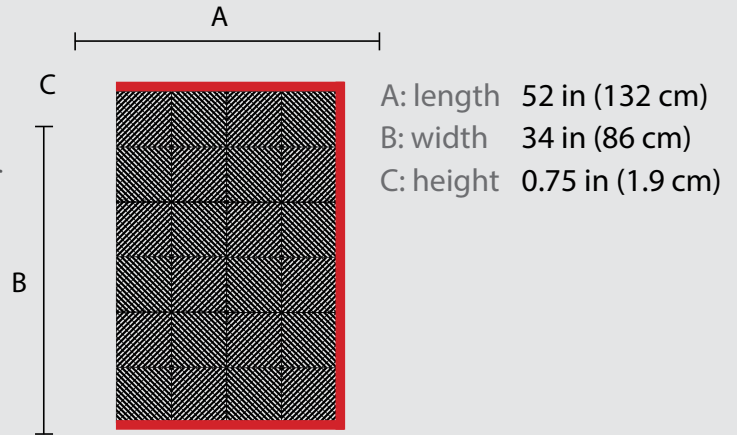

Brands / Colors.

Black mat / Ford blue edges

Black mat / Racing red edges

Black mat / John Deere green edges

Black mat / Black or yellow edges

Dimensions.

Specifications.

- Height/Thickness 0.75 inches
- Material Base: Polypropylene copolymer and Recycled Rubber
- Fire Rating HB (horizontal burn)
- Warranty 7 Years